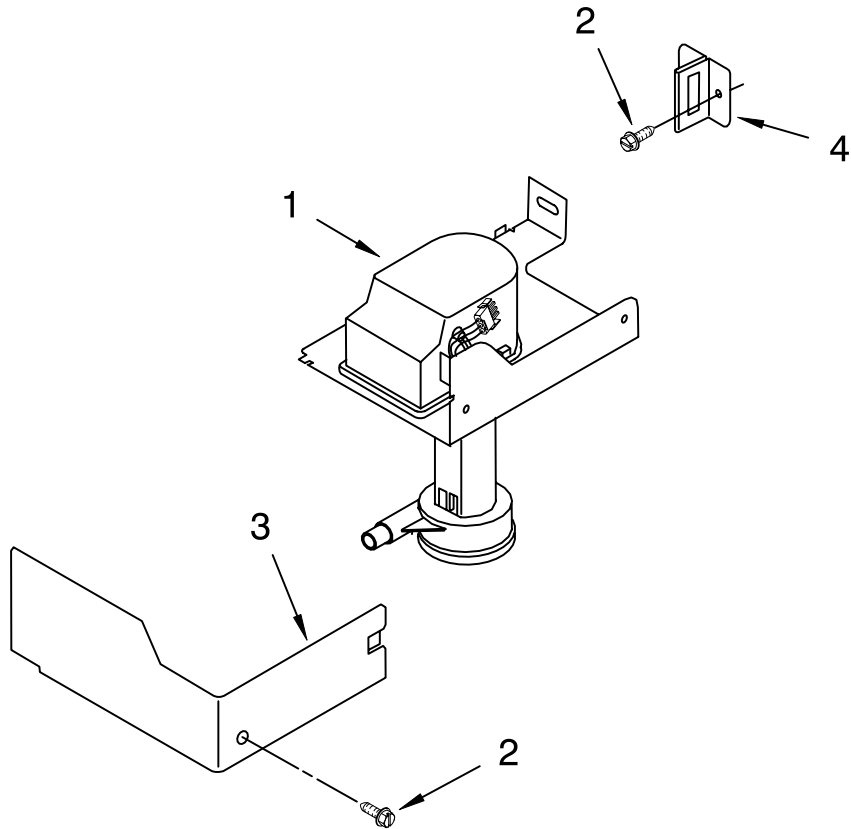

# EVAPORATOR, ICE CUTTER GRID AND WATER PARTS

For Models: KUIS155HLS3  
(STAINLESS STEEL)

<b>Illus. No.</b>	<b>Part No.</b>	<b>DESCRIPTION</b>
1	2185758	Valve, Complete Water
2	2185669	Tube, Plastic
3	488687	Screw 8-15 X 5/8
4	2185523	Dispenser, Water
5	2208420	Evaporator
6	627018	Nut, Compression
7	841707	Insert, Tube
8	2172593	Tube, Water Fill
9	488660	Nut, Speed
10	836667	Spacer
11	2208539	Fastener, Pushnut
12	489443	Screw
13	2185625	Reservoir, Water Slide
14	2185626	Tube
15	2185673	Hose, Overflow
16	2208566	Guide-Ice, Grid
17	2185615	Bracket, Front and Rear
18	2185611	Bracket, Side Left and Right
19	2185681	Harness, Grid
20	2208533	Tube
21	487857	Nut-Ball, Sleeve
22	487627	Ball Sleeve
26	3400886	Screw 8-18 X 1 1/4
28	2185614	Grid Assembly (Complete)
39	2174754	Wire, Grid Cutter
41	2185570	Cover, Grid
42	8281228	Thumbscrew
43	2185624	Reservoir, Water
44	3400884	Screw 8-18 X 5/8
45	2185696	Cap, Drain
46	3400909	Nut, Push-In

# PUMP PARTS

For Models: KUIS155HLS3  
(STAINLESS STEEL)

<b>Illus. No.</b>	<b>Part No.</b>	<b>DESCRIPTION</b>
1	2217220	Pump, Water (Complete)
2	3400884	Screw 8-18 X 5/8
3	2185677	Cover, Pump
4	2185585	Bracket, Connector Assembly